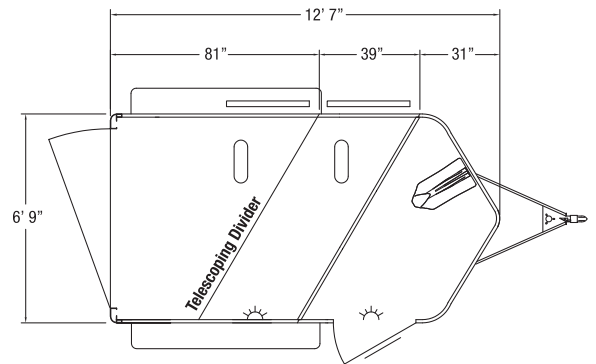

HORSE AREA

- Solid head and shoulder dividers
- Floor mats in horse area
- Drop down feed window with face grill per stall (head side)
- 2 Air gaps with Plexiglas on rump side and rear gate
- Suncoated™ rump wall
- Pop up horse vent per stall
- Full swing rear gate with Plexiglas
- Dome light in horse area
- 2 Inside and one outside tie ring per stall