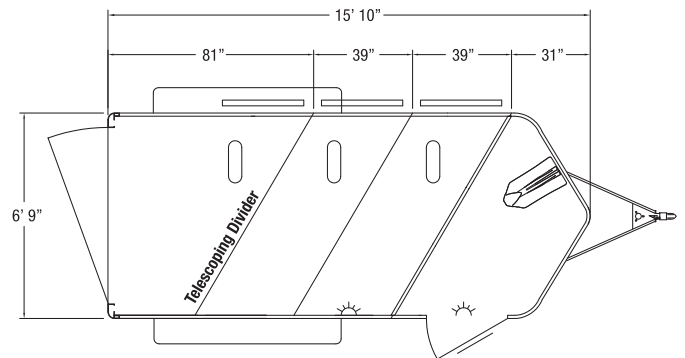

FRONT TACK STORAGE

- Locking door with sliding window
- Rubber floor mats
- Interior dome light
- 6 Tack hooks
- Saddle rack per stall